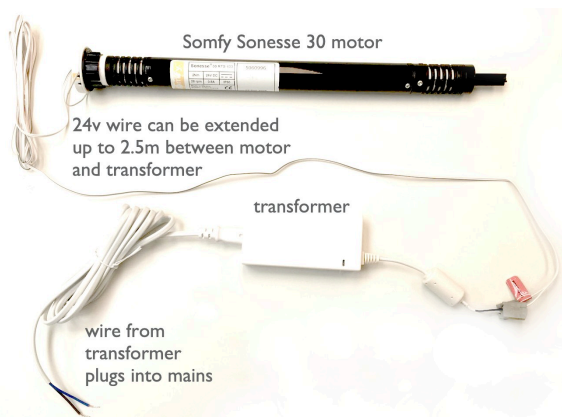

THE BLIND SHOP

Information Sheet

Somfy: Hard Wired Options

Motorised roller blinds that are hard wired into the mains power are ideal if you have a new build or renovation project. We offer two hard wired Somfy motor options:

	Somfy Sonesse 30 Ultra RTS (24V Transformer) Motor	Somfy Sonesse 40 RTS (230V Mains) Motor
Minimum roller blind width	49cm	60cm
Diameter of roller tube	40mm and 45mm	55mm
Diameter of motor head	30mm	40mm
Length of motor	408mm	517mm
Suitable with matching pelmet	✓	-
Suitable with cassette & side tracks	✓	-
Technology	RTS (Radio Technology Somfy)	RTS (Radio Technology Somfy)
Radio frequency	RTS 433.42 MHz	RTS 433.42 MHz
Antennae	external	internal
Speed	adjustable speed 6 - 28 rpm	single speed 30 rpm
Torque	2Nm	3Nm
Insulation class	III	II
Protection index	IP30	IP44
Noise level	55dB	42dB
Cable length	2.5m	3m
Consumption during operation	20W	95W